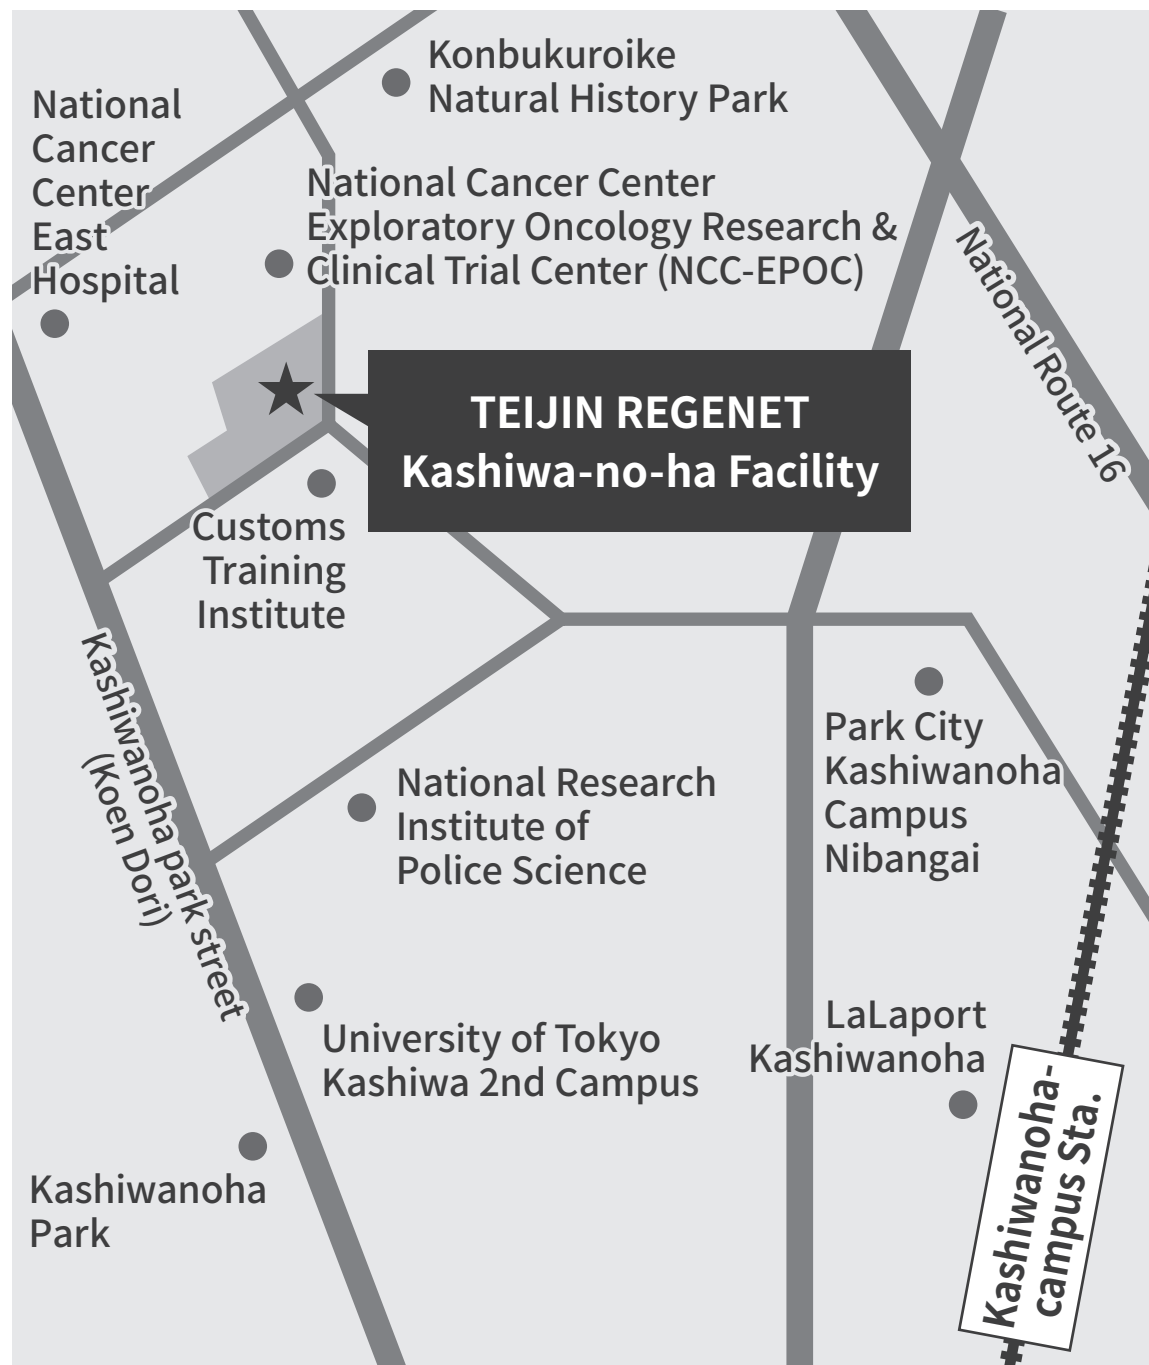

TEIJIN REGENET Kashiwa-no-ha Facility

■ Address

MITSUI LINK-Lab Kashiwanoha 1-201, 6-2,
Kashiwanoha 6-chome, Kashiwa city,
Chiba 277-0882, Japan
TEL : +81-4-7135-6335

■ Access by Train

- 3-minutes by bus from Kashiwanoha-campus Station West Exit (Tsukuba Express).
3-minutes by walk from the Mitsui Garden Hotel Kashiwa-no-ha Park Side (Customs Training Institute) Bus stop.
- 5-minutes by taxi from Kashiwanoha-campus Station West Exit (Tsukuba Express).