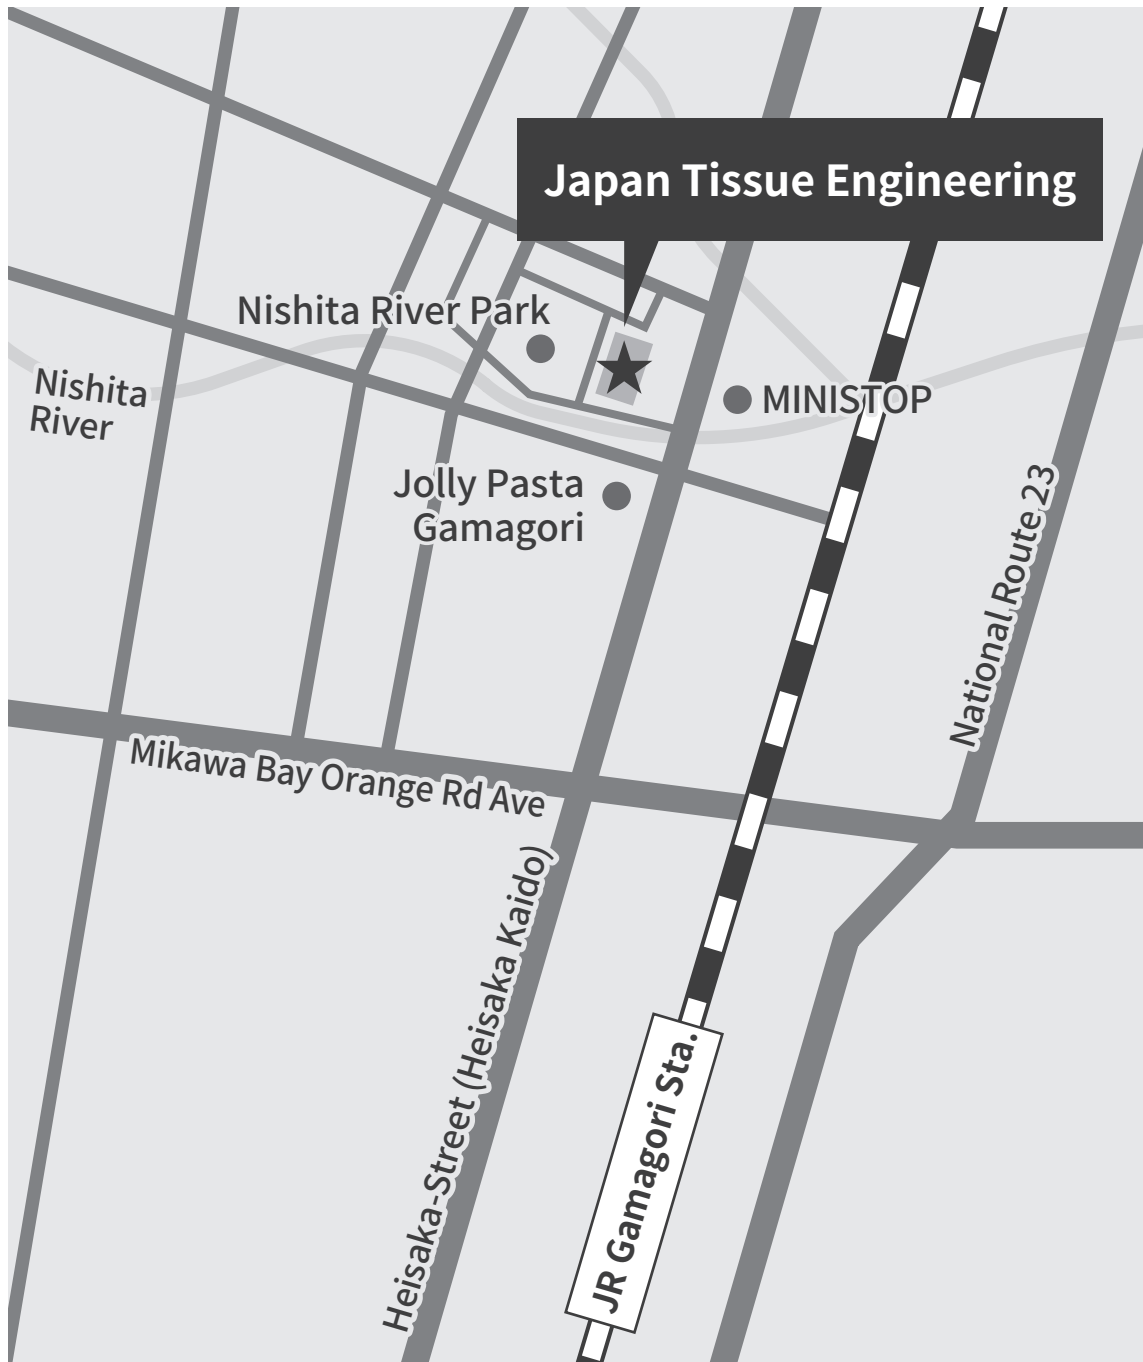

Japan Tissue Engineering

■ Address

6-209-1 Miyakitadori, Gamagori, Aichi 443-0022, Japan
 TEL : +81-533-66-2020

■ Access by Train

• From NAGOYA

40-minutes by JR line from Nagoya Station to Gamagori Station (North Exit).
 7-minutes by taxi from JR Gamagori Station (20-minutes by walk).

• From TOKYO

10-minutes by train from JR Toyohashi Station to JR Gamagori Station (North Exit).
 7-minutes by taxi from JR Gamagori Station (20-minutes by walk).

View this page on your smartphone 